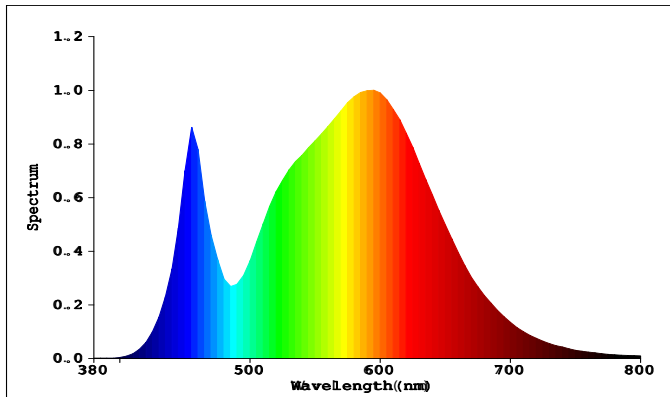

7W FR 4000K

All values from 180-400nm are 0