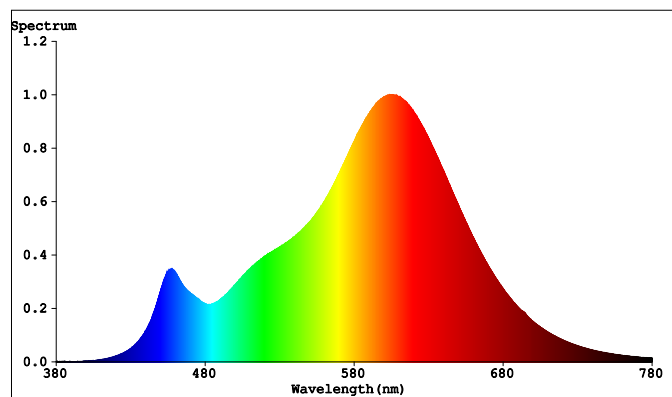

2.5W FR 2700K