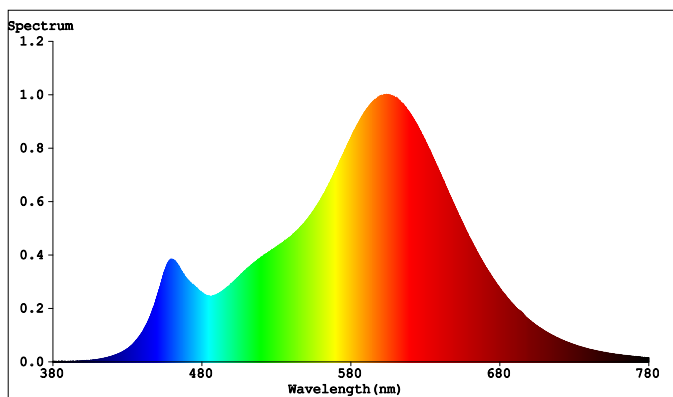

Spectral distribution

2.5W CL 2700K