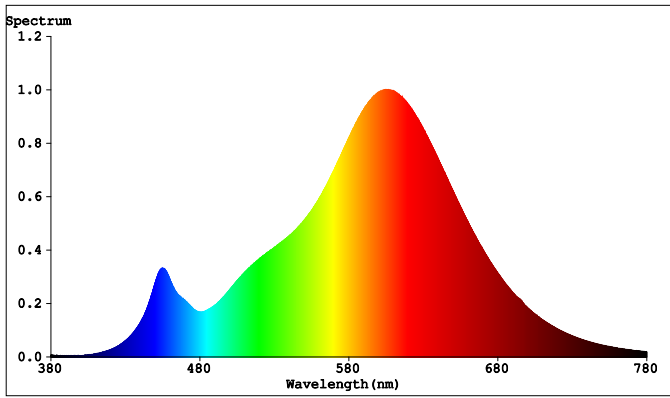

7W CL 2700K

All values from 180-400nm are 0